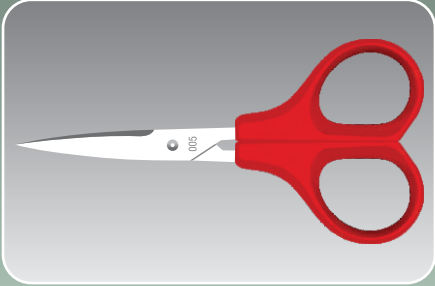

GEM®

Household SCISSORS

- Rust Proof Steel • Smooth Cutting • Soft Touch
- Ideal for Household Use

GEM 005