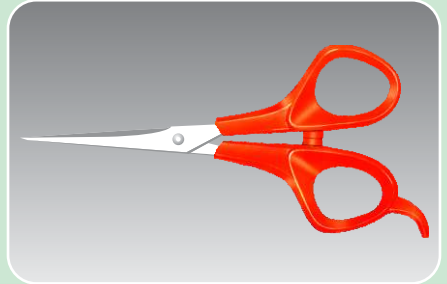

GEM 008 – 8”

GEM HOME WARE – 7.5”, 8.5”

GEM A4

GEM BLACK CAT – 8”

GEM AKAI

GEM[®]

Household SCISSORS

- Rust Proof Steel • Smooth Cutting • Soft Touch
- Ideal for Household Use