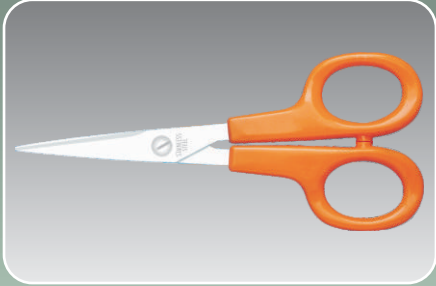

- Rust Proof Steel • Smooth Cutting • Soft Touch
- Ideal for Office Use, Camping, Hobby Classes

GEM Blackberry – 5”

GEM Blackberry with hook – 6.5”

GEM Blackberry – 6.5”

GEM Shear – 8”

GEM Lexar – 6.5”

GEM Office Scissor – 8.5”